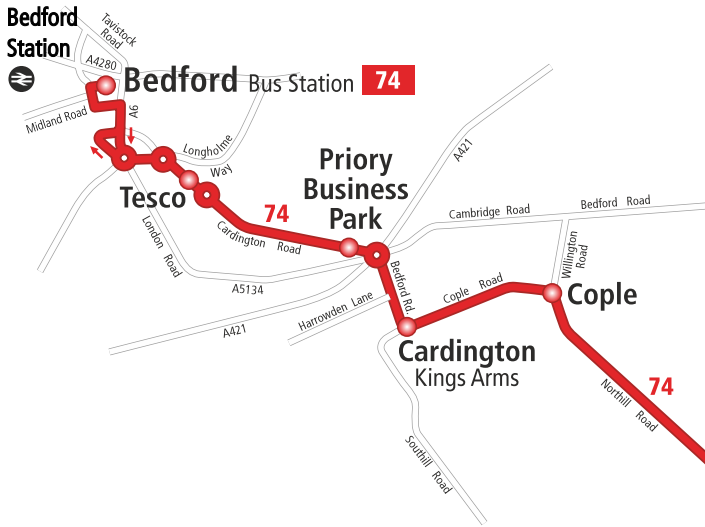

74

GP
Grant Palmer Limited

- Route of service 74
- Peak journeys only
- 74 Route terminus
- Timing point