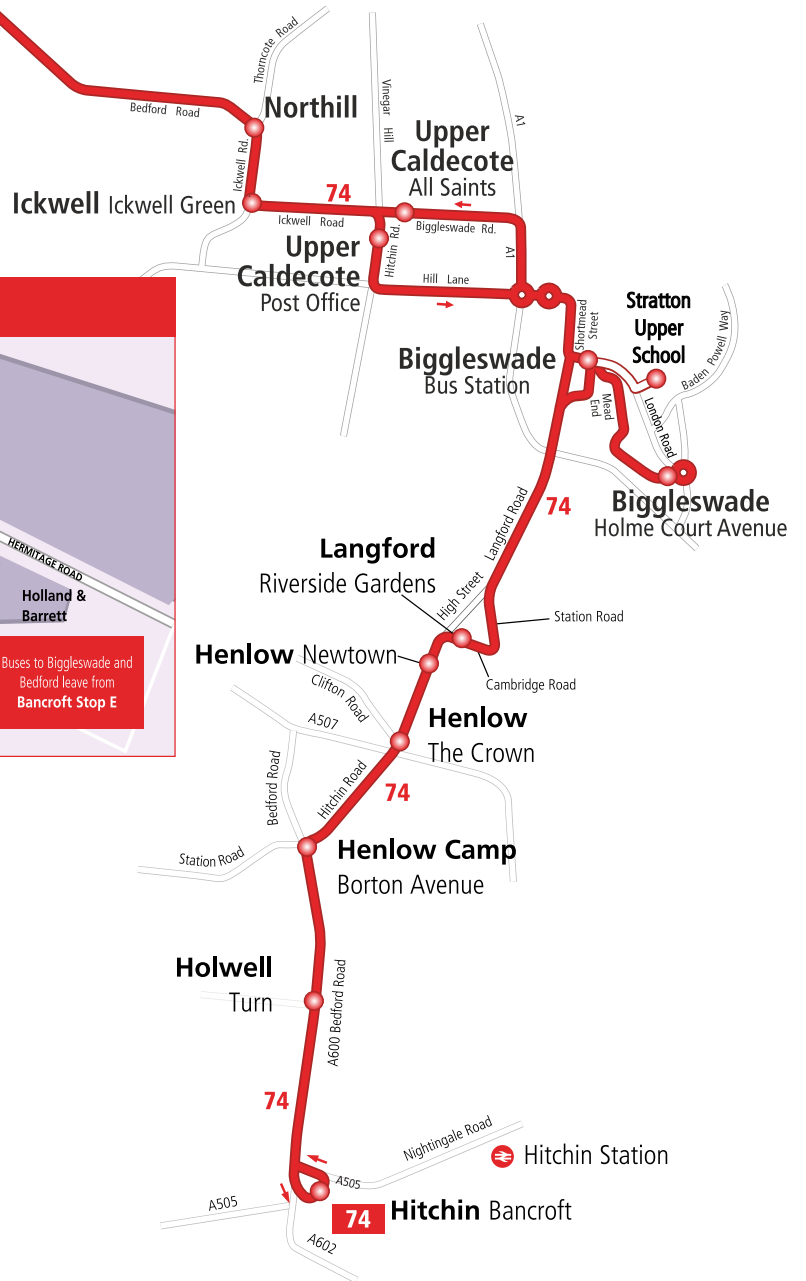

74

GP
Grant Palmer Limited

- Route of service 74
- Peak journeys only
- 74 Route terminus
- Timing point