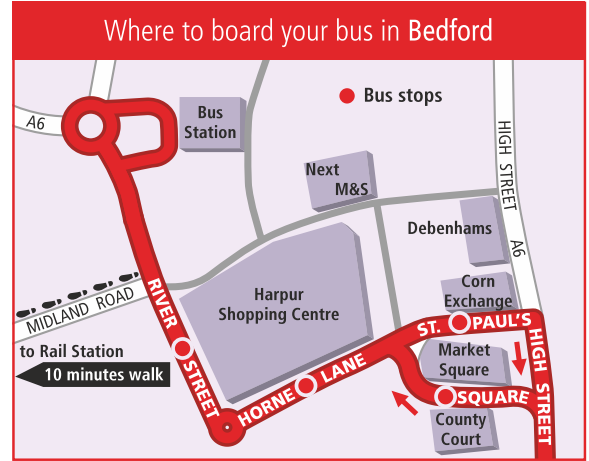

74

GP
Grant Palmer Limited

- Route of service 74
- Peak journeys only
- 74 Route terminus
- Timing point